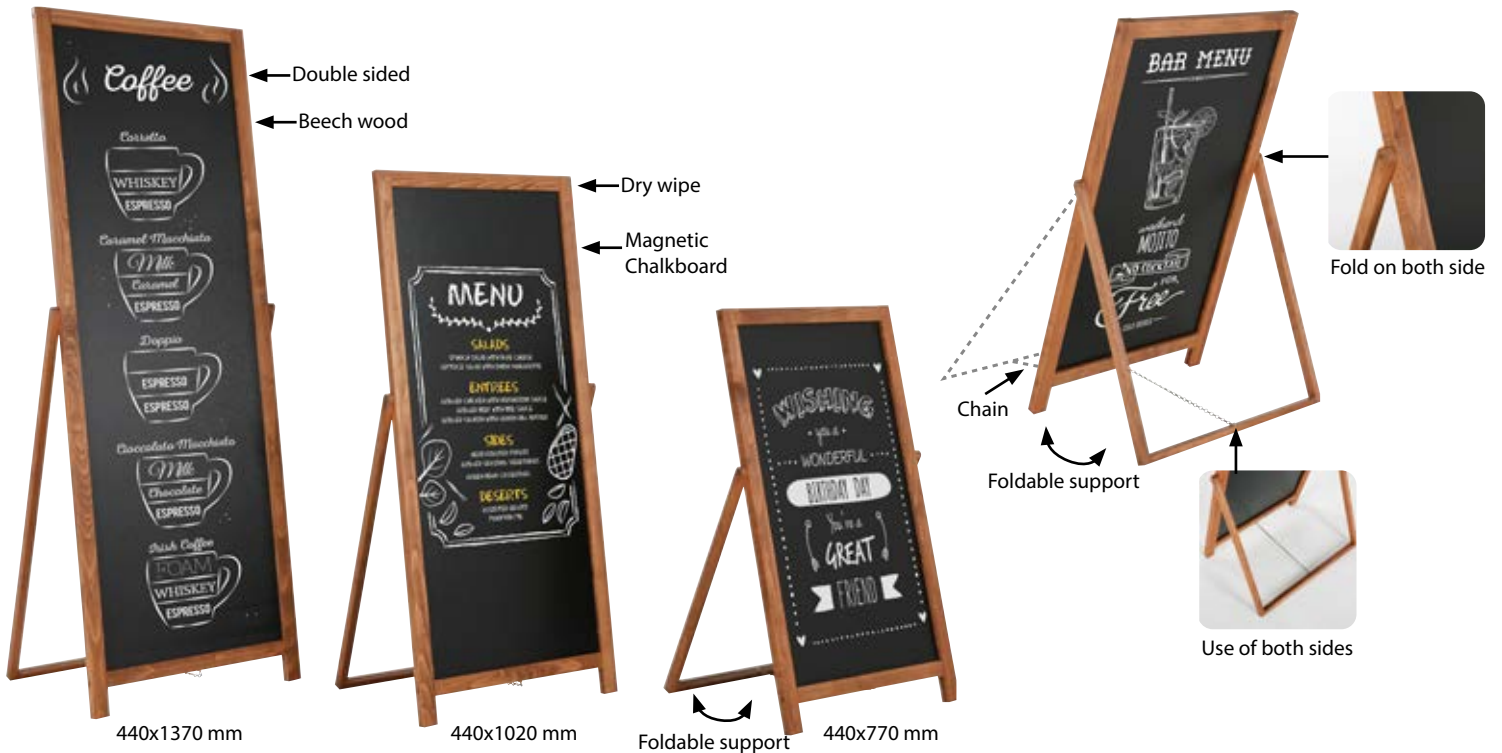

WOOD CHALK FLOOR STAND

MATERIAL : Beech wood

ARTICLE	SIZE	DESCRIPTION
UWCFS0D010	440 X 770 mm	Dark Wood
UWCFS0D020	440 X 1020 mm	Dark Wood
UWCFS0D030	440 X 1370 mm	Dark Wood

Don't forget to order
Chalkboard Marker
UYAKLM1251 - Colour Marker
UYAKLM1250 - White Marker