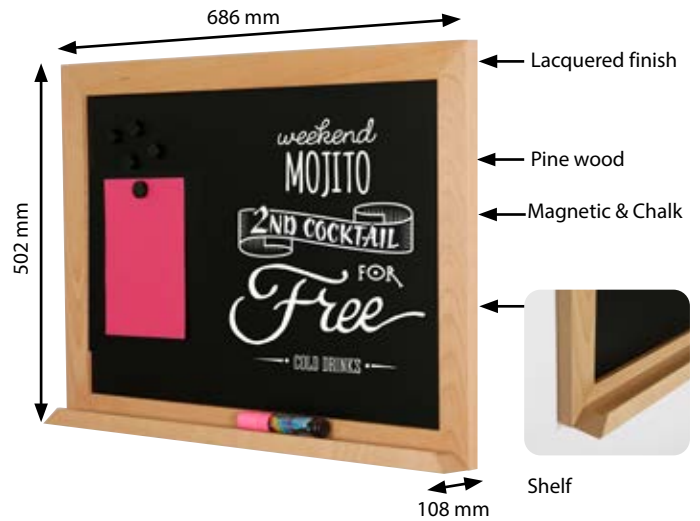

NATURE LINE WRITING BOARD

MATERIAL: Pine wood

ARTICLE	COPY SIZE	DESCRIPTION
UWNLWONOF2	400 X 600 mm	Natural Wood - Black Chalkboard
UWNLWODOF2	400 X 600 mm	Dark Wood - Black Chalkboard

Don't forget to order
Chalkboard Marker
UYAKLM1251 - Colour Marker
UYAKLM1250 - White Marker

4 magnetic buttons
included in the box