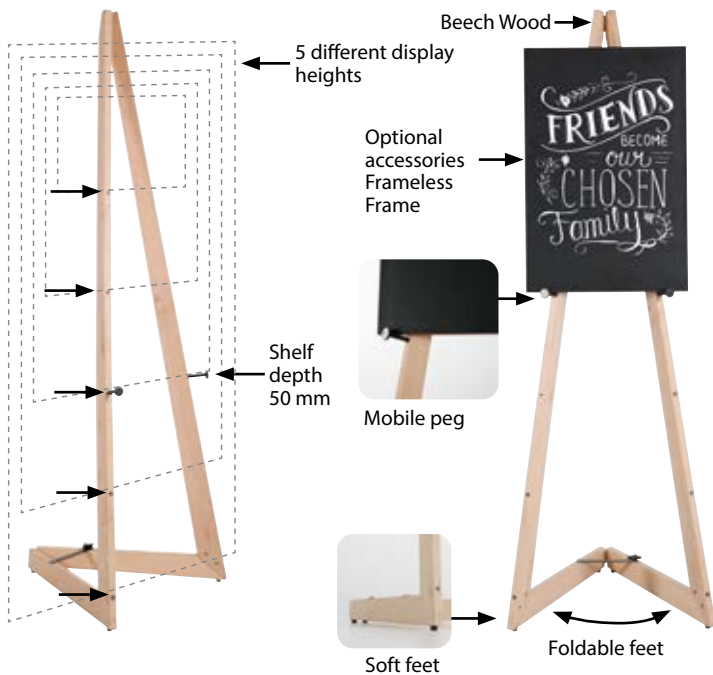

4 magnetic buttons
included in the box

WOOD PODIUM

MATERIAL: Beech plywood

ARTICLE	DESCRIPTION
UWPDD00000	Dark Wood
UWPDB00000	Black

Led lamp is optional
accessor. Don't
forget to order.

Light Wood with wheels

Black with wheels

Dark Wood without wheels

ART EASEL

MATERIAL: Beech wood

ARTICLE	SIZE
USLA000012	600 X 550 X 1530 mm

MODERN EASEL

MATERIAL: Beech wood

ARTICLE	SIZE
USLM000015	600 X 790 X 1480 mm

WOOD PORTABLE EASEL

- No assembly required
- Suitable for canvas sizes B2 up to A0

MATERIAL: Beech wood

ARTICLE	SIZE	DESCRIPTION
UWPESLN010	1500 X 536 X 309 mm	Natural Wood
UWPESLD010	1500 X 536 X 309 mm	Dark Wood