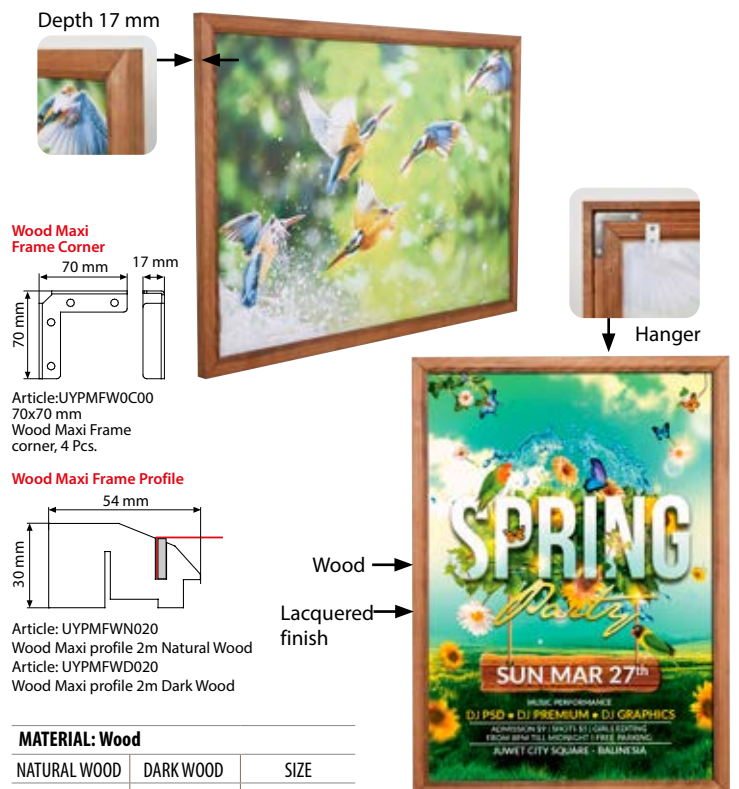

WOOD MAXI FRAME

Article: UYPMFW0C00
70x70 mm
Wood Maxi Frame corner, 4 Pcs.

Wood Maxi Frame Profile

Article: UYPMFWN020
Wood Maxi profile 2m Natural Wood
Article: UYPMFWD020
Wood Maxi profile 2m Dark Wood

MATERIAL: Wood

NATURAL WOOD	DARK WOOD	SIZE
UMFWON01A2	UMFWOD01A2	420 X 594 mm
UMFWON01A1	UMFWOD01A1	594 X 841 mm
UMFWON01A0	UMFWOD01A0	841 X 1189 mm
UMFWON01B1	UMFWOD01B1	700 X 1000 mm
UMFWON01B0	UMFWOD01B0	100 x 1400 mm

MATERIAL: Wood

ARTICLE	DARK WOOD	SIZE
UYPMFWN020	Natural Wood	2 m
UYPMFWD020	Dark Wood	2 m