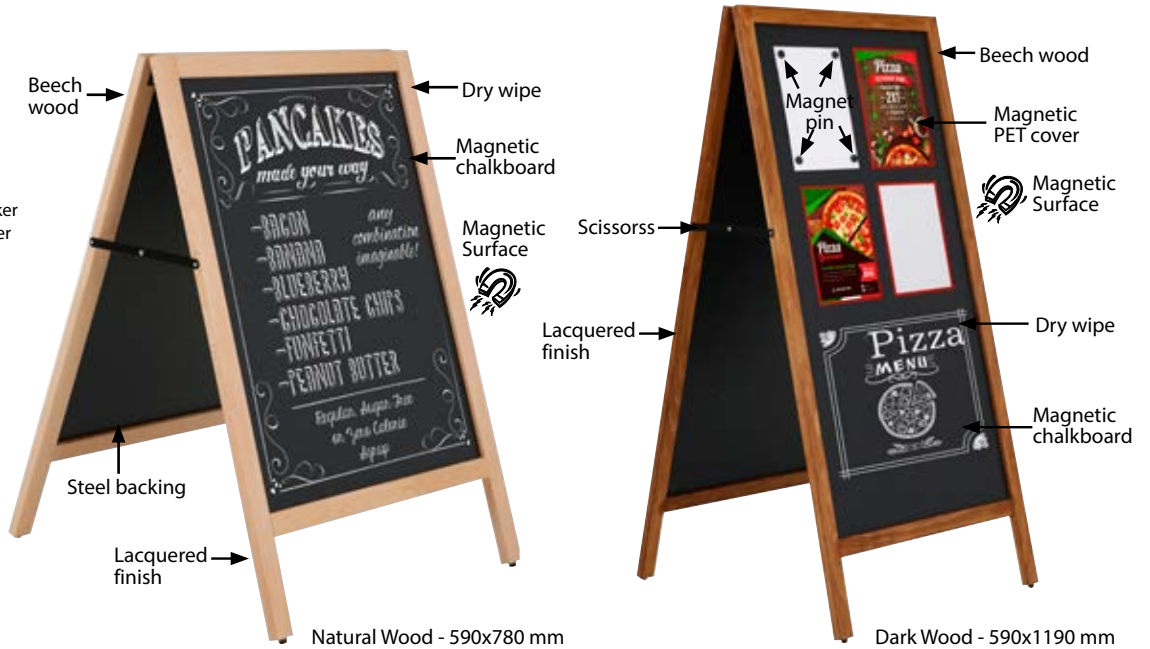

MATERIAL: Wood

ARTICLE	DARK WOOD	SIZE
UYPMFWN020	Natural Wood	2 m
UYPMFWD020	Dark Wood	2 m

WOOD A BOARD OUTDOOR

A Boards Comparison Chart	Basic Wood A Board	Wooden Host	Wooden Stopper	Wood A Board Indoor	Wood A Board Outdoor	Wood A Board Outdoor Plus	Timber ChalkBoard
Wood type	Beech	Fir	Fir	Beech	Beech	Fir	Fir
Indoor/Outdoor	Outdoor	Outdoor	Outdoor	Indoor	Outdoor	Outdoor	Outdoor
Surface	w/out	Magnetic & Chalk	Magnetic & Chalk	Chalk	Magnetic & Chalk	Magnetic & Chalk	Magnetic & Chalk
Lacquer Coating	yes	yes	yes	no	yes	yes	yes
Price Level	Economic	Premium	Standard	Economic	Standard	Premium	Standard

Don't forget to order
Chalkboard Marker
UYAKLM1251 - Colour Marker
UYAKLM1250 - White Marker

Don't forget to order
Magnetic Buttons
UYUP397000

MATERIAL : Beech wood

ARTICLE	SIZE	DESCRIPTION
UWOD004668	460 X 680 mm	Natural Wood
UWOD004668	460 X 680 mm	Dark Wood
UWOD006078	590 X 780 mm	Natural Wood
UWOD006078	590 X 780 mm	Dark Wood
UWOD006012	590 X 1190 mm	Natural Wood
UWOD006012	590 X 1190 mm	Dark Wood