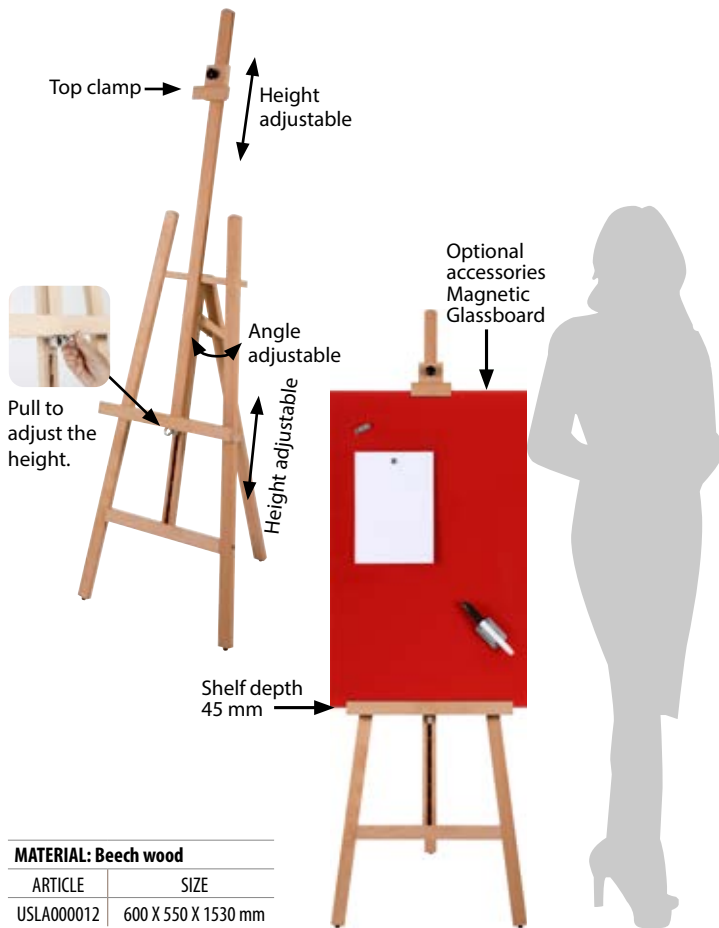

4 magnetic buttons
included in the box

WOOD PODIUM

MATERIAL: Beech plywood

ARTICLE	DESCRIPTION
UWPDD00000	Dark Wood
UWPDB00000	Black

Led lamp is optional
accessor. Don't
forget to order.

Light Wood with wheels

Black with wheels

Dark Wood without wheels

ART EASEL

MATERIAL: Beech wood

ARTICLE	SIZE
USLA000012	600 X 550 X 1530 mm

MODERN EASEL

MATERIAL: Beech wood

ARTICLE	SIZE
USLM000015	600 X 790 X 1480 mm