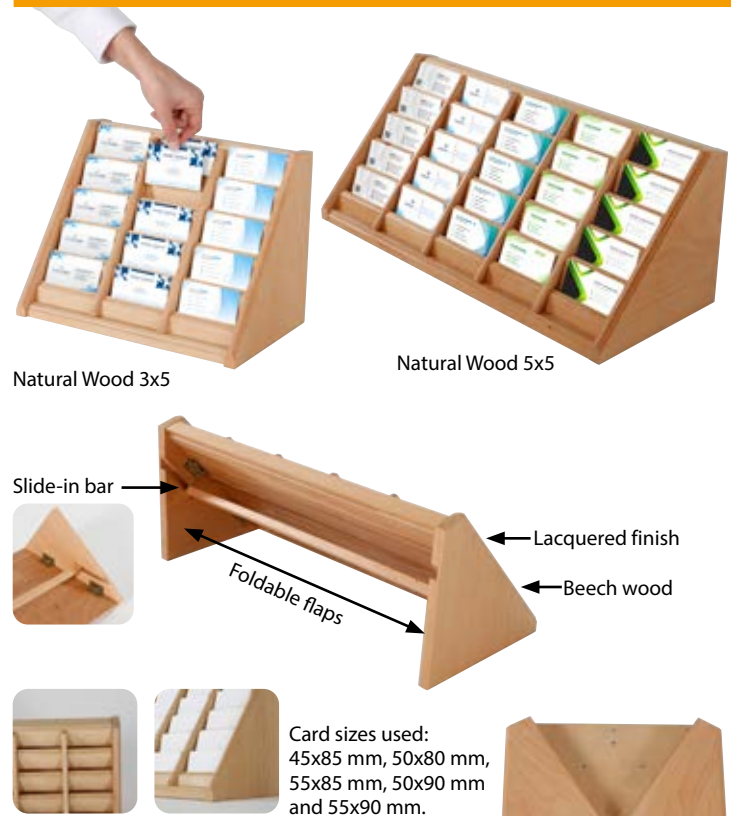

Natural Wood 1x5 A4

Dark Wood 4x5 A4

WOOD POSTER STAND

MATERIAL: Plywood

ARTICLE	CAPACITY	DESCRIPTION
UWPSDD03A4	6 X A4	Dark wood - Dark wood
UWPSDB03A4	6 X A4	Dark wood - Black

WOOD ZICK-ZACK

MATERIAL: Beech wood

ARTICLE	CAPACITY
UZZWD005A4	5X A4-8.5X11

WALL MOUNT WOODEN CARD HOLDER

Card sizes used: 45x85 mm, 50x80 mm, 55x85 mm, 50x90 mm and 55x90 mm.

MATERIAL : Beech wood

ARTICLE	CAPACITY	DESCRIPTION
UWCHWN0035	3 X 5	Natural Wood
UWCHWN0055	5 X 5	Natural Wood
UWCHWD0035	3 X 5	Dark Wood
UWCHWD0055	5 X 5	Dark Wood

DESKTOP WOODEN CARD HOLDER

Card sizes used: 45x85 mm, 50x80 mm, 55x85 mm, 50x90 mm and 55x90 mm.

MATERIAL : Beech wood

ARTICLE	CAPACITY	DESCRIPTION
UWCHDN0035	3 X 5	Natural Wood
UWCHDN0055	5 X 5	Natural Wood