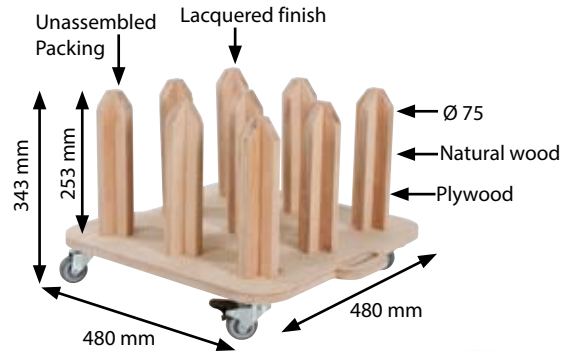

WOODEN ROLL STAND

MATERIAL : Plywood

ARTICLE	SIZE	DESCRIPTION
UWRSON0000	480 X 480 mm	Natural Wood