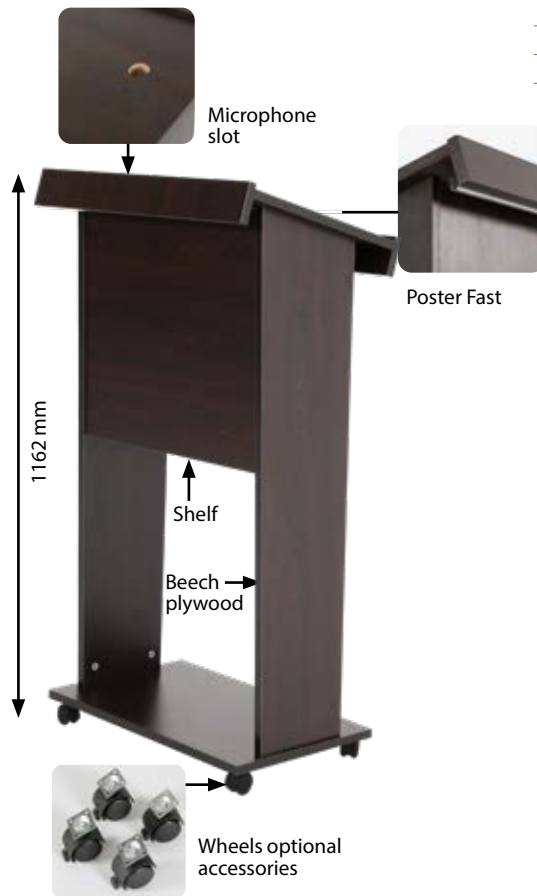

4 magnetic buttons
included in the box

WOOD PODIUM

MATERIAL: Beech plywood

ARTICLE	DESCRIPTION
UWPDD00000	Dark Wood
UWPDB00000	Black

Led lamp is optional
accessor. Don't
forget to order.

Light Wood with wheels