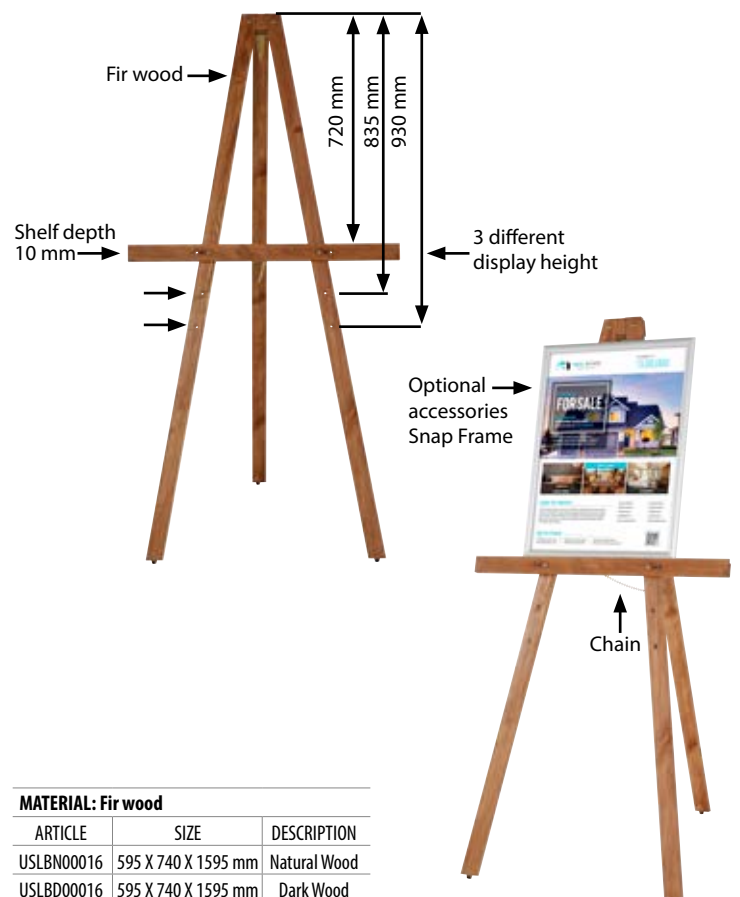

Black with wheels

Dark Wood without wheels

ART EASEL

MATERIAL: Beech wood

ARTICLE	SIZE
USLA000012	600 X 550 X 1530 mm

MODERN EASEL

MATERIAL: Beech wood

ARTICLE	SIZE
USLM000015	600 X 790 X 1480 mm

WOOD PORTABLE EASEL

- No assembly required
- Suitable for canvas sizes B2 up to A0

MATERIAL: Beech wood

ARTICLE	SIZE	DESCRIPTION
UWPESLN010	1500 X 536 X 309 mm	Natural Wood
UWPESLD010	1500 X 536 X 309 mm	Dark Wood

BASIC WOOD EASEL

MATERIAL: Fir wood

ARTICLE	SIZE	DESCRIPTION
USLBN00016	595 X 740 X 1595 mm	Natural Wood
USLBD00016	595 X 740 X 1595 mm	Dark Wood

WOOD CHALK FLOOR STAND

MATERIAL : Beech wood

ARTICLE	SIZE	DESCRIPTION
UWCFS0D010	440 X 770 mm	Dark Wood
UWCFS0D020	440 X 1020 mm	Dark Wood
UWCFS0D030	440 X 1370 mm	Dark Wood