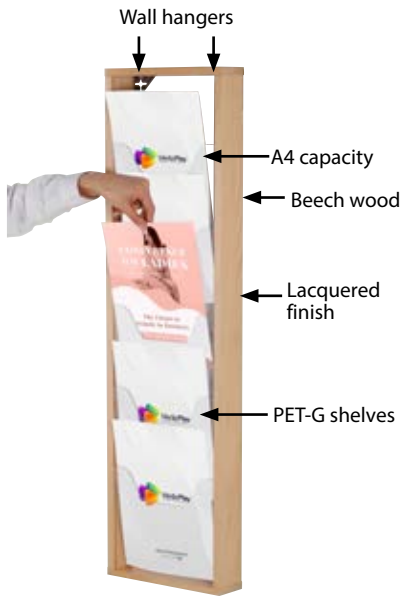

BASIC WOOD EASEL

MATERIAL: Fir wood

ARTICLE	SIZE	DESCRIPTION
USLBN00016	595 X 740 X 1595 mm	Natural Wood
USLBD00016	595 X 740 X 1595 mm	Dark Wood

WOOD CHALK FLOOR STAND

MATERIAL : Beech wood

ARTICLE	SIZE	DESCRIPTION
UWCFS0D010	440 X 770 mm	Dark Wood
UWCFS0D020	440 X 1020 mm	Dark Wood
UWCFS0D030	440 X 1370 mm	Dark Wood

Don't forget to order
Chalkboard Marker
UYAKLM1251 - Colour Marker
UYAKLM1250 - White Marker

WOOD DRY ERASE FLOOR STAND

MATERIAL : Fir wood

ARTICLE	SIZE	DESCRIPTION
UWDFS0D010	440 X 770 mm	Dark Wood
UWDFS0D020	440 X 1020 mm	Dark Wood
UWDFS0D030	440 X 1370 mm	Dark Wood

Don't forget to order
Magnetic Buttons
UYUP397000

Don't forget to order
Chalkboard Marker
UYAKLM1251 - Colour Marker
UYAKLM1250 - White Marker

WOOD MAGAZINE RACK FOR WALL

Natural Wood 1x5 A4

Dark Wood 2x5 A4