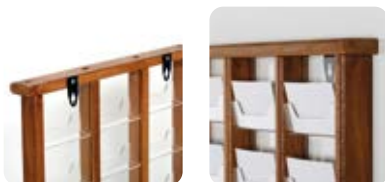

ARTICLE	CAPACITY
UZZWD005A4	5X A4-8.5X11

WALL MOUNT WOODEN CARD HOLDER

Card sizes used: 45x85 mm, 50x80 mm, 55x85 mm, 50x90 mm and 55x90 mm.

MATERIAL : Beech wood

ARTICLE	CAPACITY	DESCRIPTION
UWCHWN0035	3 X 5	Natural Wood
UWCHWN0055	5 X 5	Natural Wood
UWCHWD0035	3 X 5	Dark Wood
UWCHWD0055	5 X 5	Dark Wood