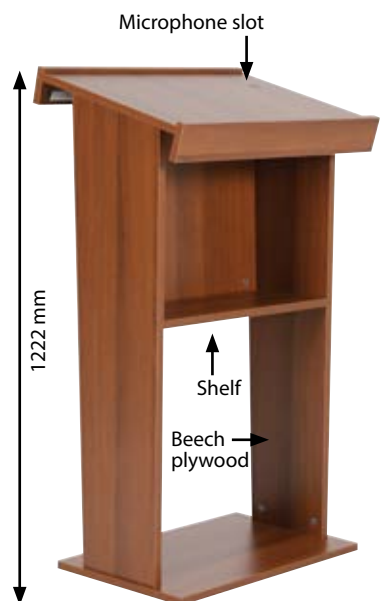

4 magnetic buttons
included in the box

WOOD PODIUM

MATERIAL: Beech plywood

ARTICLE	DESCRIPTION
UWPDD00000	Dark Wood
UWPDB00000	Black

Led lamp is optional
accessor. Don't
forget to order.

Light Wood with wheels

Black with wheels

Dark Wood without wheels

ART EASEL

MATERIAL: Beech wood

ARTICLE	SIZE
USLA000012	600 X 550 X 1530 mm

MODERN EASEL

MATERIAL: Beech wood

ARTICLE	SIZE
USLM000015	600 X 790 X 1480 mm