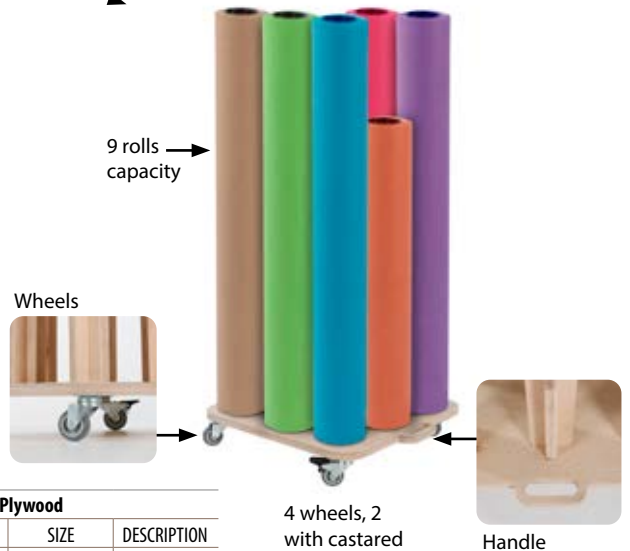

WOODEN ROLL STAND

MATERIAL : Plywood

ARTICLE	SIZE	DESCRIPTION
UWRSON0000	480 X 480 mm	Natural Wood