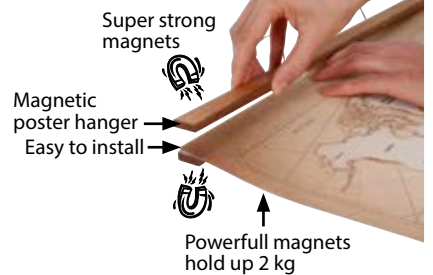

WOOD MAGNETIC POSTER HOLDER

Black

Dark wood

Natural wood

White

Super strong magnets

Magnetic poster hanger

Easy to install