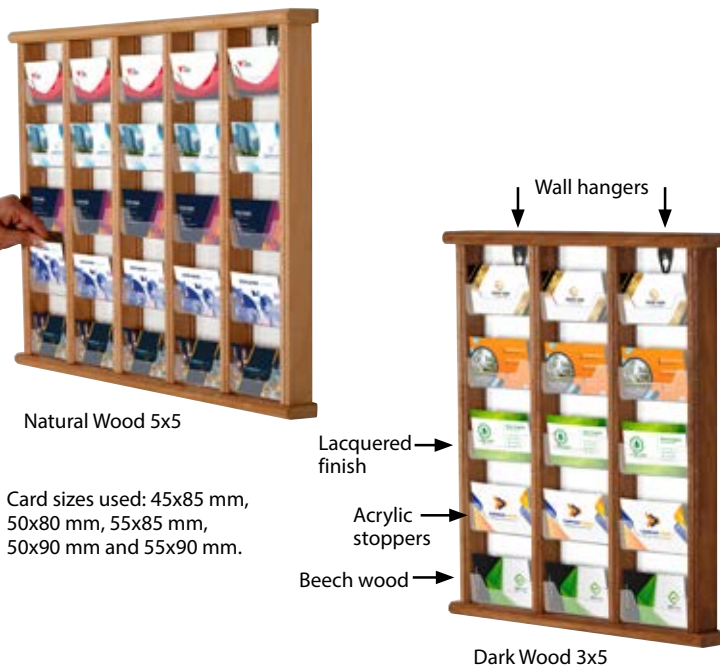

FREE STANDING WOOD MAGAZINE RACK

Dark Wood 2x5 A4

Natural Wood 3x5 A4

• Pockets are suitable A4 as well as 8.5"x11"

MATERIAL : Beech wood

ARTICLE	POSTER SIZE	CAPACITY	DESCRIPTION
UWMRFN15A4	10 X A4	1 X 5 A4	Natural Wood
UWMRFN25A4	20 X A4	2 X 5 A4	Natural Wood
UWMRFN35A4	30 X A4	3 X 5 A4	Natural Wood
UWMRFN45A4	40 X A4	4 X 5 A4	Natural Wood
UWMRFD15A4	10 X A4	1 X 5 A4	Dark Wood
UWMRFD25A4	20 X A4	2 X 5 A4	Dark Wood
UWMRFD35A4	30 X A4	3 X 5 A4	Dark Wood
UWMRFD45A4	40 X A4	4 X 5 A4	Dark Wood

Natural Wood 1x5 A4

Dark Wood 4x5 A4

WOOD POSTER STAND

MATERIAL: Plywood

ARTICLE	CAPACITY	DESCRIPTION
UWPSDD03A4	6 X A4	Dark wood - Dark wood
UWPSDB03A4	6 X A4	Dark wood - Black

WOOD ZICK-ZACK

MATERIAL: Beech wood

ARTICLE	CAPACITY
UZZWD005A4	5X A4-8.5X11

WALL MOUNT WOODEN CARD HOLDER

Card sizes used: 45x85 mm, 50x80 mm, 55x85 mm, 50x90 mm and 55x90 mm.

MATERIAL : Beech wood

ARTICLE	CAPACITY	DESCRIPTION
UWCHWN0035	3 X 5	Natural Wood
UWCHWN0055	5 X 5	Natural Wood
UWCHWD0035	3 X 5	Dark Wood
UWCHWD0055	5 X 5	Dark Wood

DESKTOP WOODEN CARD HOLDER

Card sizes used: 45x85 mm, 50x80 mm, 55x85 mm, 50x90 mm and 55x90 mm.

MATERIAL : Beech wood

ARTICLE	CAPACITY	DESCRIPTION
UWCHDN0035	3 X 5	Natural Wood
UWCHDN0055	5 X 5	Natural Wood