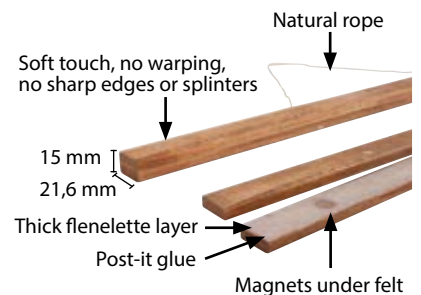

Natural rope

Soft touch, no warping, no sharp edges or splinters

15 mm
21,6 mm

Thick flanelle layer

Post-it glue

Magnets under felt

Poster Snap include
• 2 upper bars
• 2 lower bars
• Natural rope for hanging
• Super strong magnets for easy application

See movie at our website