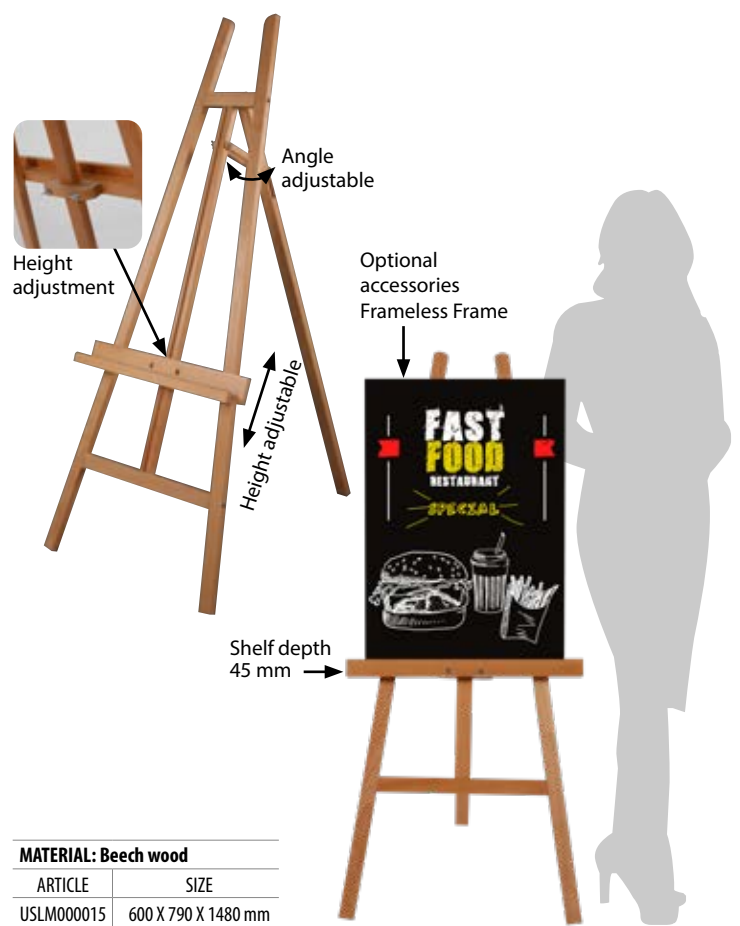

Black with wheels

Dark Wood without wheels

ART EASEL

MATERIAL: Beech wood

ARTICLE	SIZE
USLA000012	600 X 550 X 1530 mm

MODERN EASEL

MATERIAL: Beech wood

ARTICLE	SIZE
USLM000015	600 X 790 X 1480 mm

WOOD PORTABLE EASEL

- No assembly required
- Suitable for canvas sizes B2 up to A0

MATERIAL: Beech wood

ARTICLE	SIZE	DESCRIPTION
UWPESLN010	1500 X 536 X 309 mm	Natural Wood
UWPESLD010	1500 X 536 X 309 mm	Dark Wood