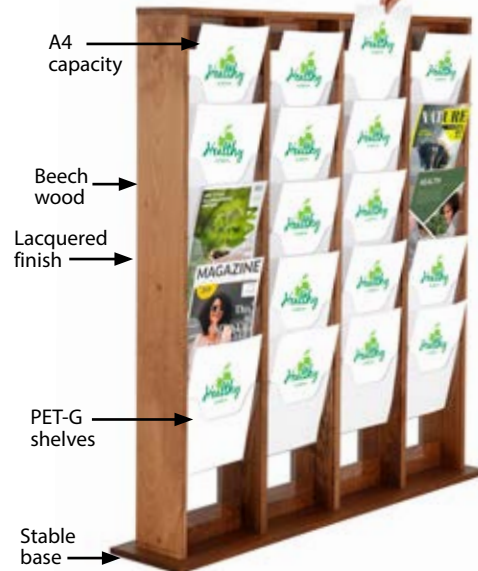

Natural Wood 3x5 A4

Dark Wood 4x5 A4

• Pockets are suitable A4 as well as 8.5"x11"

MATERIAL : Beech wood

ARTICLE	POSTER SIZE	CAPACITY	DESCRIPTION
UWMRWN15A4	5 X A4	1 X 5 A4	Natural Wood
UWMRWN25A4	10 X A4	2 X 5 A4	Natural Wood
UWMRWN35A4	15 X A4	3 X 5 A4	Natural Wood
UWMRWN45A4	20 X A4	4 X 5 A4	Natural Wood
UWMRWD15A4	5 X A4	1 X 5 A4	Dark Wood
UWMRWD25A4	10 X A4	2 X 5 A4	Dark Wood
UWMRWD35A4	15 X A4	3 X 5 A4	Dark Wood
UWMRWD45A4	20 X A4	4 X 5 A4	Dark Wood

FREE STANDING WOOD MAGAZINE RACK

Dark Wood 2x5 A4

Natural Wood 3x5 A4

• Pockets are suitable A4 as well as 8.5"x11"

MATERIAL : Beech wood

ARTICLE	POSTER SIZE	CAPACITY	DESCRIPTION
UWMRFN15A4	10 X A4	1 X 5 A4	Natural Wood
UWMRFN25A4	20 X A4	2 X 5 A4	Natural Wood
UWMRFN35A4	30 X A4	3 X 5 A4	Natural Wood
UWMRFN45A4	40 X A4	4 X 5 A4	Natural Wood
UWMRFD15A4	10 X A4	1 X 5 A4	Dark Wood
UWMRFD25A4	20 X A4	2 X 5 A4	Dark Wood
UWMRFD35A4	30 X A4	3 X 5 A4	Dark Wood
UWMRFD45A4	40 X A4	4 X 5 A4	Dark Wood

Natural Wood 1x5 A4

Dark Wood 4x5 A4

WOOD POSTER STAND

MATERIAL: Plywood

ARTICLE	CAPACITY	DESCRIPTION
UWPSDD03A4	6 X A4	Dark wood - Dark wood
UWPSDB03A4	6 X A4	Dark wood - Black

WOOD ZICK-ZACK

MATERIAL: Beech wood

ARTICLE	CAPACITY
UZZWD005A4	5X A4-8.5X11

WALL MOUNT WOODEN CARD HOLDER

Card sizes used: 45x85 mm, 50x80 mm, 55x85 mm, 50x90 mm and 55x90 mm.

MATERIAL : Beech wood

ARTICLE	CAPACITY	DESCRIPTION
UWCHWN0035	3 X 5	Natural Wood
UWCHWN0055	5 X 5	Natural Wood
UWCHWD0035	3 X 5	Dark Wood
UWCHWD0055	5 X 5	Dark Wood