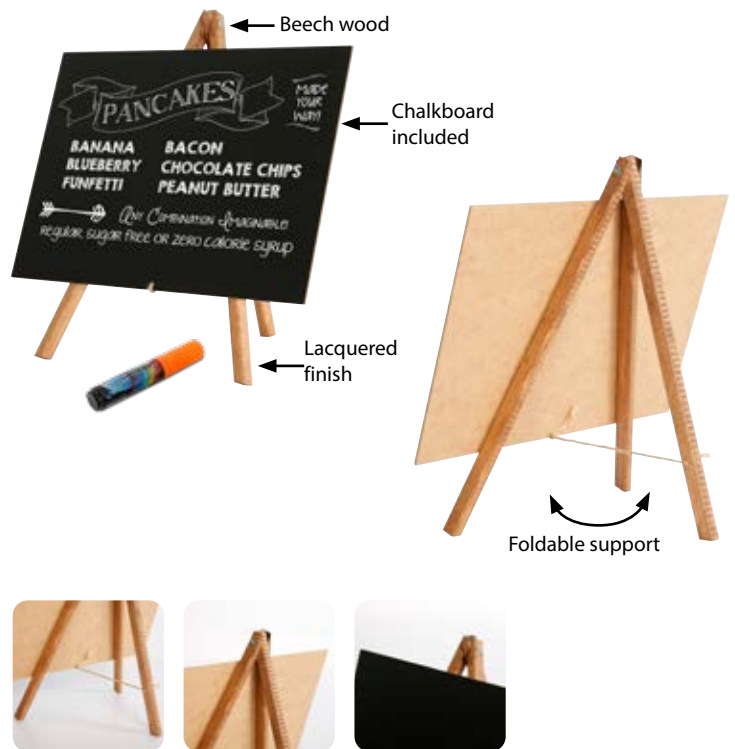

DESKTOP WOODEN CARD HOLDER

Card sizes used: 45x85 mm, 50x80 mm, 55x85 mm, 50x90 mm and 55x90 mm.

MATERIAL : Beech wood

ARTICLE	CAPACITY	DESCRIPTION
UWCHDN0035	3 X 5	Natural Wood
UWCHDN0055	5 X 5	Natural Wood

COUNTER WOOD CHALK FRAME

Don't forget to order Chalkboard Marker

MATERIAL: Beech wood

ARTICLE	SIZE	DESCRIPTION
UWCFD00057	5" X 7" - 127 X 177,8 mm	Dark Wood - Black Chalkboard
UWCFD00081	8.5" X 11" - 215,9 X 279,4 mm	Dark Wood - Black Chalkboard
UWCFD00017	11" X 17" - 279,4 X 431,8 mm	Dark Wood - Black Chalkboard

DESKTOP EASEL

Don't forget to order Chalkboard Marker

MATERIAL: Beech wood

ARTICLE	SIZE	DESCRIPTION
UWDEC000A4	8.5" X 11" - 215,9 X 279,4 mm	Dark Wood - Black Chalkboard

PETITE DESKTOP EASEL

Don't forget to order Chalkboard Marker