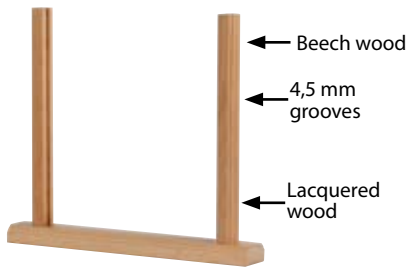

Shipped in 2 packs.
Clear and chalkboards
should be ordered as
add on

Natural Wood - 5.5"x8.5"
Chalkboard optional

FORT DESKTOP MENU HOLDER, STRAIGHT CUT

Natural Wood - A4
PET optional

Natural Wood - A5
Acrylic optional

Don't forget to order Chalkboard Marker

MATERIAL: Beech wood

ARTICLE	SIZE	DESCRIPTION
UWDMOFNOA4	A4 - 8.5"X11"	Natural Wood
UWDMOFNOA5	A5 - 5.5"X8.5"	Natural Wood
UWDMOFDO4	A4 - 8.5"X11"	Dark Wood
UWDMOFDO5	A5 - 5.5"X8.5"	Dark Wood

Shipped in 2 packs.
Clear and chalkboards
should be ordered as
add on

Dark Wood - A5
Chalkboard optional

FORT DESKTOP MENU HOLDER, VINTAGE CUT

Fort Desktop Menu Holder
Natural Wood

Natural Wood - 8.5"x11"
PET optional