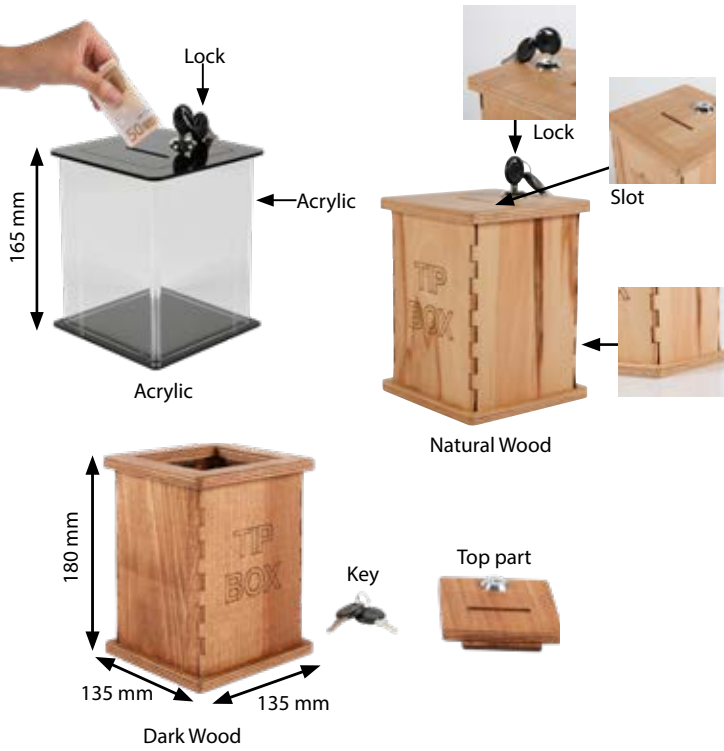

WOOD MAGNETIC POSTER HOLDER

Black

Dark wood

Natural wood

White

Super strong magnets

Magnetic poster hanger

Easy to install

Natural rope

Soft touch, no warping, no sharp edges or splinters

15 mm
21,6 mm

Thick flanelle layer

Post-it glue

Magnets under felt

Poster Snap include
• 2 upper bars
• 2 lower bars
• Natural rope for hanging
• Super strong magnets for easy application

See movie at our website

Packing

TIP BOX

MATERIAL : Plywood - Acrylic

ARTICLE	DESCRIPTION
UTBXA00010	Clear with lock
UTBXWD0010	Dark Wood with lock
UTBXWN0010	Natural Wood with lock

WOOD FOLDING LUGGAGE RACK