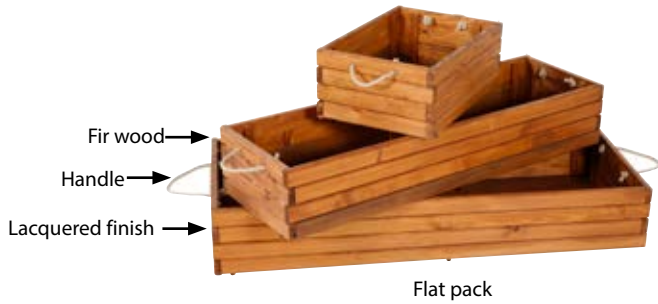

FOLDABLE WOOD BOX

Stores ship and flat.
No tool required for assembly.

MATERIAL : Fir wood

ARTICLE	SIZE	DESCRIPTION
UWFBM01116	11" X 16" X 6"	Dark Wood
UWFBM01420	14" X 20" X 8"	Dark Wood
UWFBM01432	14" X 32" X 8"	Dark Wood
UWFBM01445	14" X 45" X 8"	Dark Wood
UWFBM02050	20" X 50" X 8"	Dark Wood