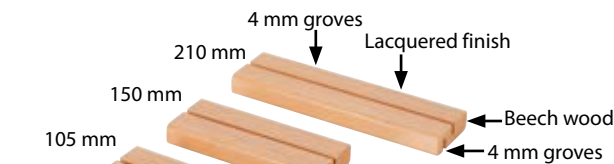

CARD HOLDERS 2 SIDED

Natural Wood

75° Angled

90° Angled