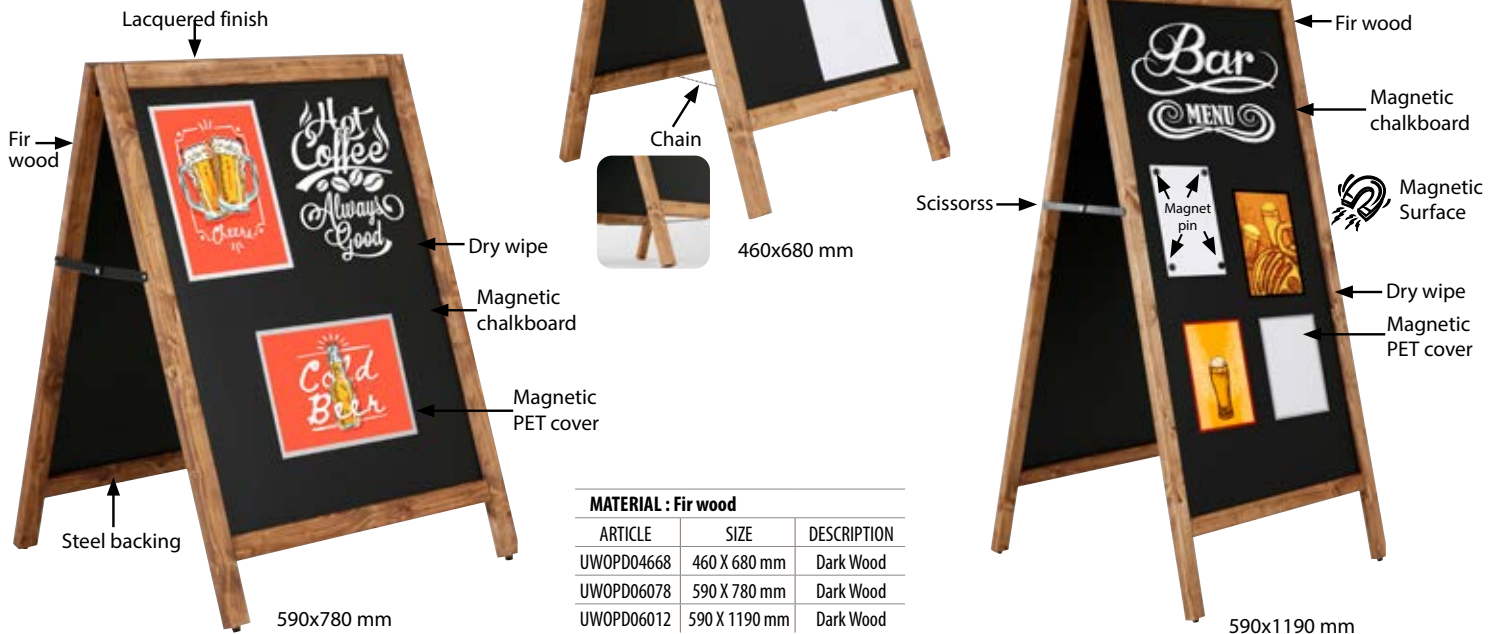

Don't forget to order
Chalkboard Marker
UYAKLM1251 - Colour Marker
UYAKLM1250 - White Marker

Don't forget to order
Magnetic Buttons
UYUP397000

MATERIAL : Beech wood

ARTICLE	SIZE	DESCRIPTION
UWOD004668	460 X 680 mm	Natural Wood
UWOD004668	460 X 680 mm	Dark Wood
UWOD006078	590 X 780 mm	Natural Wood
UWOD006078	590 X 780 mm	Dark Wood
UWOD006012	590 X 1190 mm	Natural Wood
UWOD006012	590 X 1190 mm	Dark Wood

WOOD A BOARD OUTDOOR PLUS

Don't forget to order
Chalkboard Marker
UYAKLM1251 - Colour Marker
UYAKLM1250 - White Marker

Don't forget to order
Magnetic Buttons
UYUP397000

MATERIAL : Fir wood

ARTICLE	SIZE	DESCRIPTION
UWOPD04668	460 X 680 mm	Dark Wood
UWOPD06078	590 X 780 mm	Dark Wood
UWOPD06012	590 X 1190 mm	Dark Wood