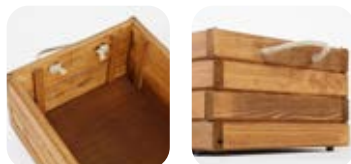

TIP BOX

MATERIAL : Plywood - Acrylic

ARTICLE	DESCRIPTION
UTBXA00010	Clear with lock
UTBXWD0010	Dark Wood with lock
UTBXWN0010	Natural Wood with lock

WOOD FOLDING LUGGAGE RACK

MATERIAL : Beech wood

WITHOUT SHELF	WITH SHELF	DESCRIPTION
UWFLR1N000	UWFLR2N000	Natural Wood
UWFLR1D000	UWFLR2D000	Dark Wood
UWFLR1B000	UWFLR2B000	Black

FOLDABLE WOOD BOX

Stores ship and flat.
No tool required for assembly.

MATERIAL : Fir wood

ARTICLE	SIZE	DESCRIPTION
UWFBM01116	11" X 16" X 6"	Dark Wood
UWFBM01420	14" X 20" X 8"	Dark Wood
UWFBM01432	14" X 32" X 8"	Dark Wood
UWFBM01445	14" X 45" X 8"	Dark Wood
UWFBM02050	20" X 50" X 8"	Dark Wood

WOODEN ROLL STAND

MATERIAL : Plywood

ARTICLE	SIZE	DESCRIPTION
UWRSON0000	480 X 480 mm	Natural Wood