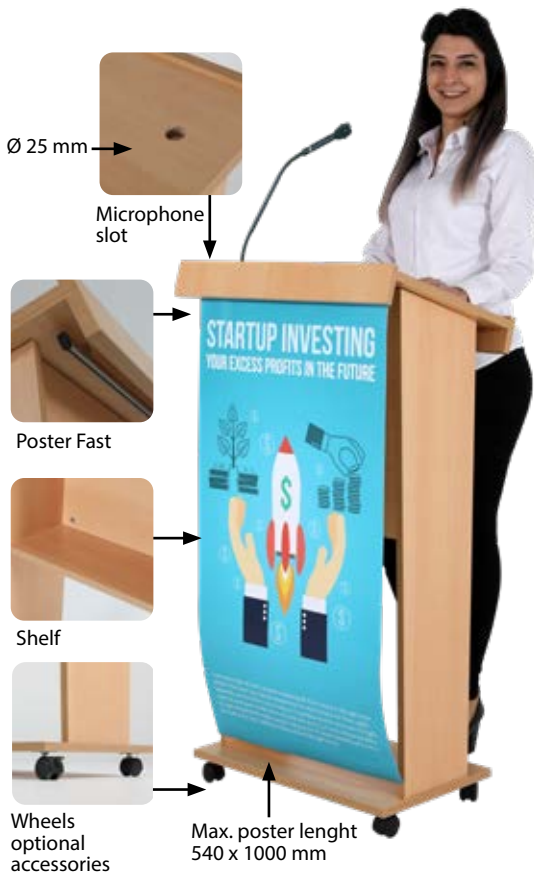

4 magnetic buttons
included in the box

WOOD PODIUM

MATERIAL: Beech plywood

ARTICLE	DESCRIPTION
UWPDD00000	Dark Wood
UWPDB00000	Black

Led lamp is optional
accessor. Don't
forget to order.

Light Wood with wheels